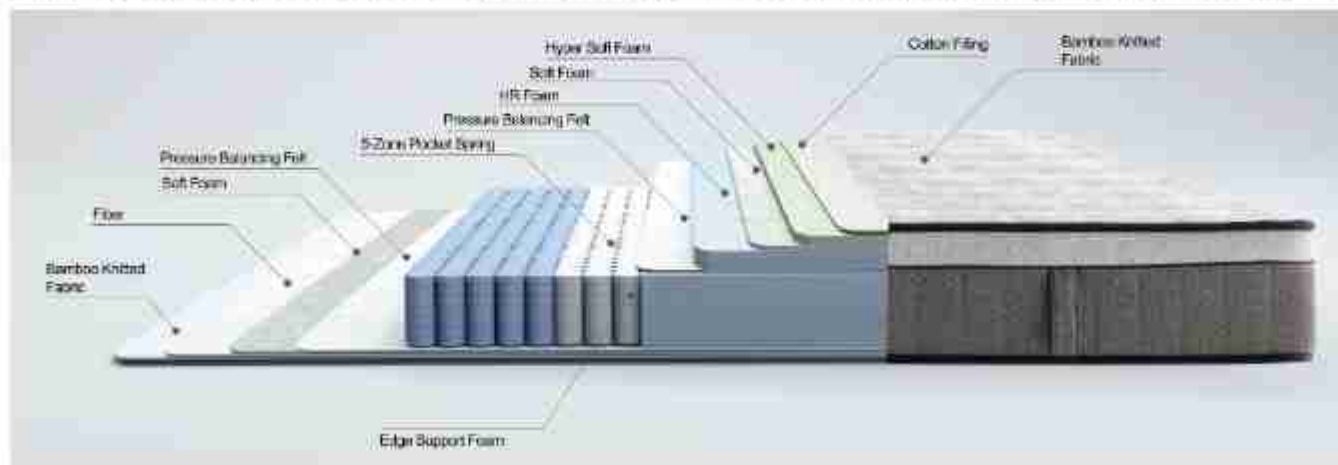

Sportive Comfort Mattress

- Size Cm**
- 090X190
 - 090X200
 - 100X200
 - 120X200
 - 140X190
 - 140X200
 - 150X200
 - 160X200
 - 180X200
 - 200X200

“An Energetic Start to the Day”

Sportive Comfort mattress is designed for those who want an energetic start to the day. Its fabric, produced with advanced Nanobionic technology, supports the increased body's energy potential during sleep. Specially developed high-density Support 5 foam ensures that the body weight is distributed evenly on the mattress. Thus, it reduces point pressures and supports the reduction of everyday fatigue. The 5-zone pocket spring system perfectly adapts to different body types and provides support for those who suffer from pain in the lower back, neck and back.