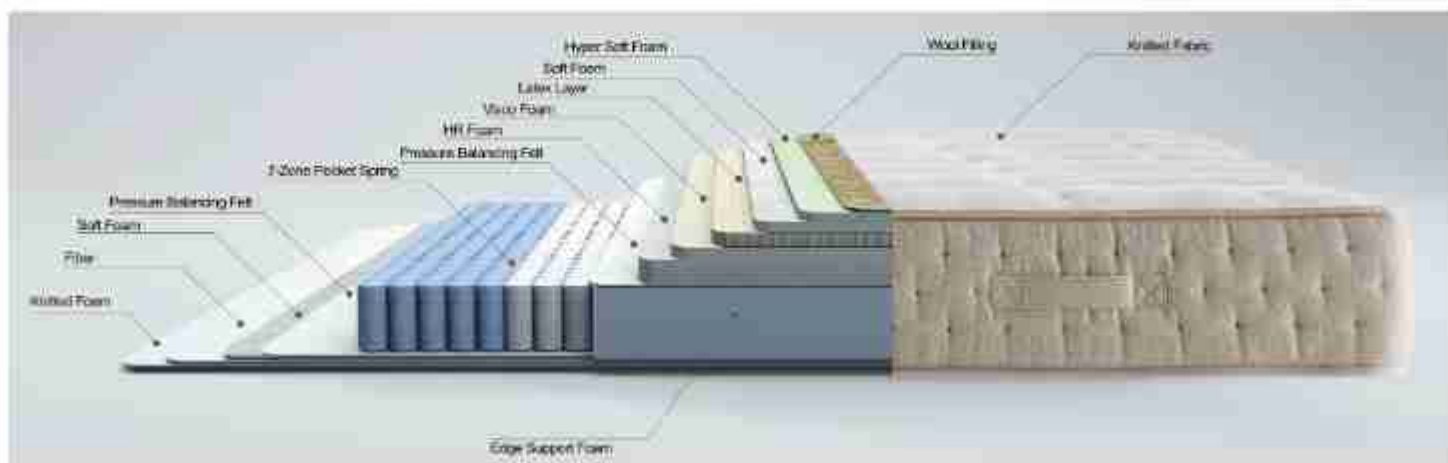

*Maestro set consists of Maestro base, Maestro headboard, Maestro nightstand and Maestro Hybrid mattress.

Maestro

Base and Headboard Set

Size Cm
160X200
180X200

Maestro Base

Maestro base, which captures a holistic design with its headboard and nightstand, offers comfort, elegance and ease of use with its classic style high profile legs and effective storage space.

Maestro Headboard

Redefines luxury in bedrooms as a magnificent combination of modern aesthetics and luxurious design. Combining classic design with a modern touch, the quilted details make this headboard special.

Maestro Hybrid Mattress

Size Cm
160X200
180X200

“Perfect Fit, Perfect Comfort”

Maestro Hybrid mattress, designed with every detail, turns sleeping comfort into a personal luxury. The harmony of its materials it contains provides a real hybrid mattress comfort. With its 7-zone pocket spring technology, it provides correct spinal support to 7 different parts of the body and helps couples avoid discomfort due to body movements of each other. Its natural latex and visco layers offer maximum comfort and support during sleep. It maximizes sleep quality with the natural breathing structure of the wool layer.