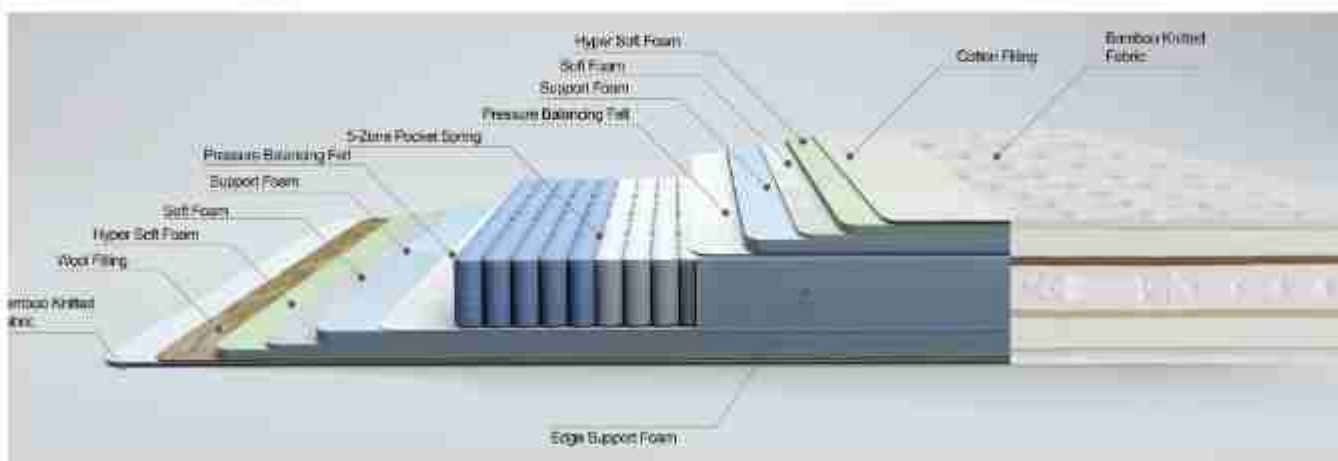

Olden Headboard

Represents luxury with its special stitch applications and stylish lines.

Enjoy modern elegance and timeless design!

Duo Sense Bamboo Mattress

Size Cm
 090X190
 090X200
 100X200
 120X200
 140X190
 140X200
 150X200
 160X200
 180X200
 200X200

“Natural Sleep in All Seasons”

Duo Sense Bamboo mattress is designed for those who want to take sleep comfort one step further. Duo Sense Bamboo, which can be used on both sides, offers a fresh and pleasant sleep thanks to the natural softness and breathing nature of bamboo fabric. The cotton layer used on one side of the mattress helps to reduce sweating through its breathability in summer, while the wool layer used on the other side helps to maintain the body's ideal heat balance on cold winter nights. In addition to these, it provides the right spine support with its 5-zone pocket spring technology, while providing a more comfortable sleep experience by providing moisture management with its cotton layer.