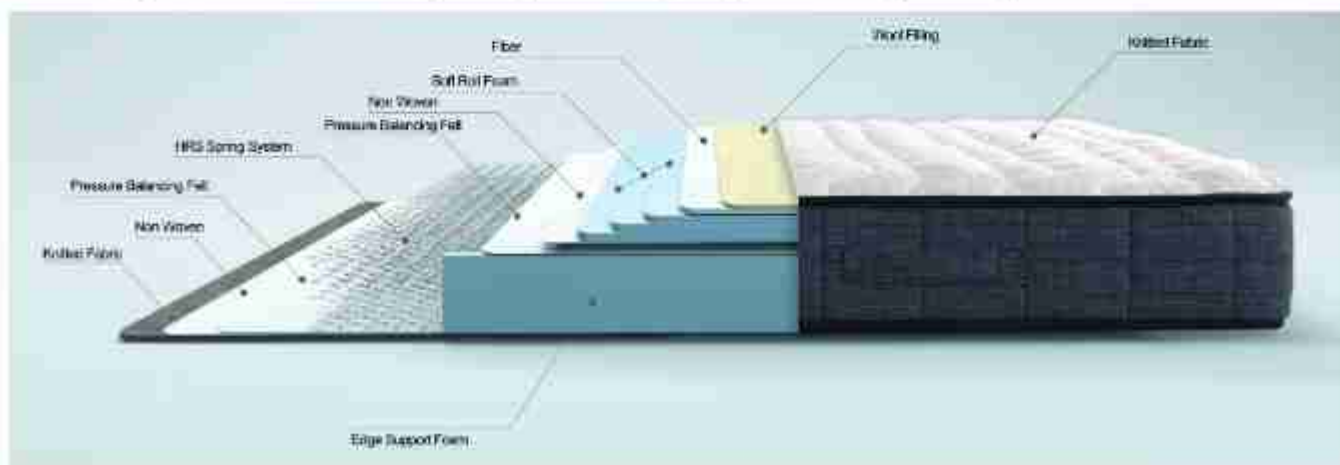

Supreme Wool Mattress

Size Cm

090x190
090x200
100x200
120x200
140x190
140x200
150x200
160x200

“A Comfortable Sleep for All Seasons”

Supreme Wool Mattress maximizes sleeping comfort by maintaining ideal body temperature throughout sleep thanks to its wool filling, softness, elasticity and superior moisture-absorption property. A more comfortable sleep environment is created thanks to the natural Tencel fiber used in the mattress fabric and produced from eucalyptus tree extract. HRS spring technology, reinforced carbon ally and high durability support the body, offering extra comfort and relaxation.