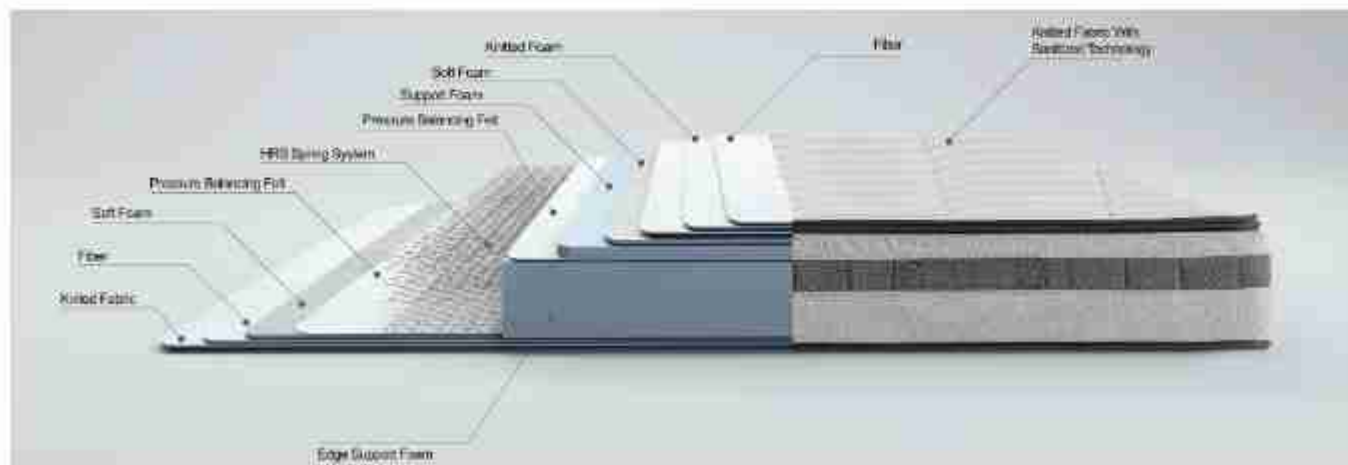

“Hygienic and Comfortable”

Aura Clean mattress is specially designed for those who expect hygiene in a mattress. Thanks to its removable and washable pad, it ensures that your mattress is always clean, while the Sanitized technology in its fabric protects against bad odors and dust mites. It also supports the body with a high-strength HRS spring system with reinforced carbon alloy.