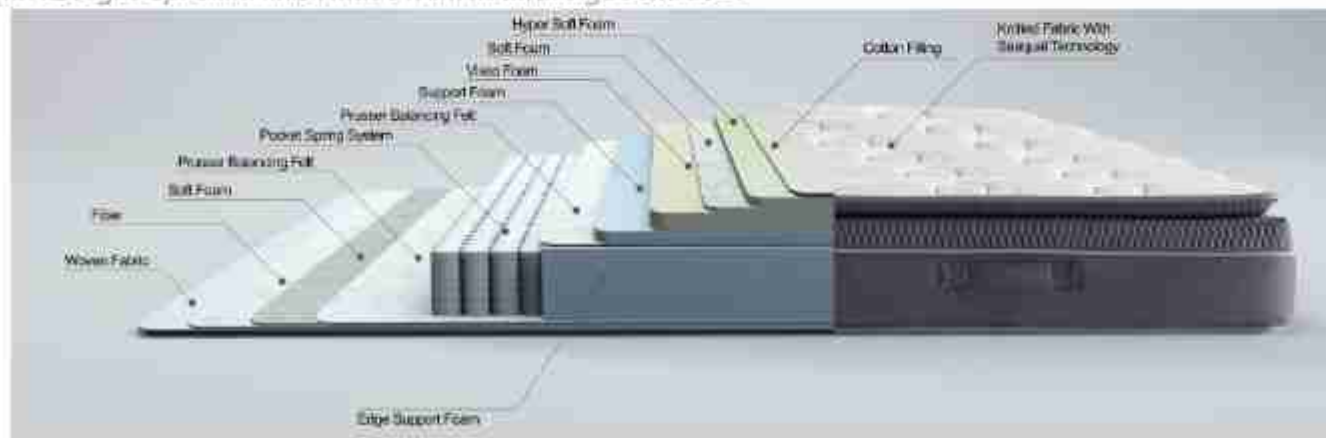

SizeCm

160X200

180X200

Smartlife Visco Mattress

Size Cm
160X200
180X200
200X200

“Sustainable Life. Quality Sleep”

Smartlife Visco mattress is designed for those who expect high personalized comfort. It meets the personalized comfort expectation at the highest level with the memory visco foam technology in the pillow-top layer that maximizes sleep comfort and the pocket spring combination at the bottom. The visco layer, which adapts to your body movements during sleep, supports your spine by taking the shape of your body and reducing pressure. With its pocket spring system, it provides a more comfortable sleep environment by helping couples avoid the discomfort due to body movements of each other. The licensed SEAQUAL fabric used on the top of the bed supports sustainable living. Made from special recycled yarns, this fabric also helps to regenerate your cells during sleep with its Algae Spirulina finish made from natural algae extracts.