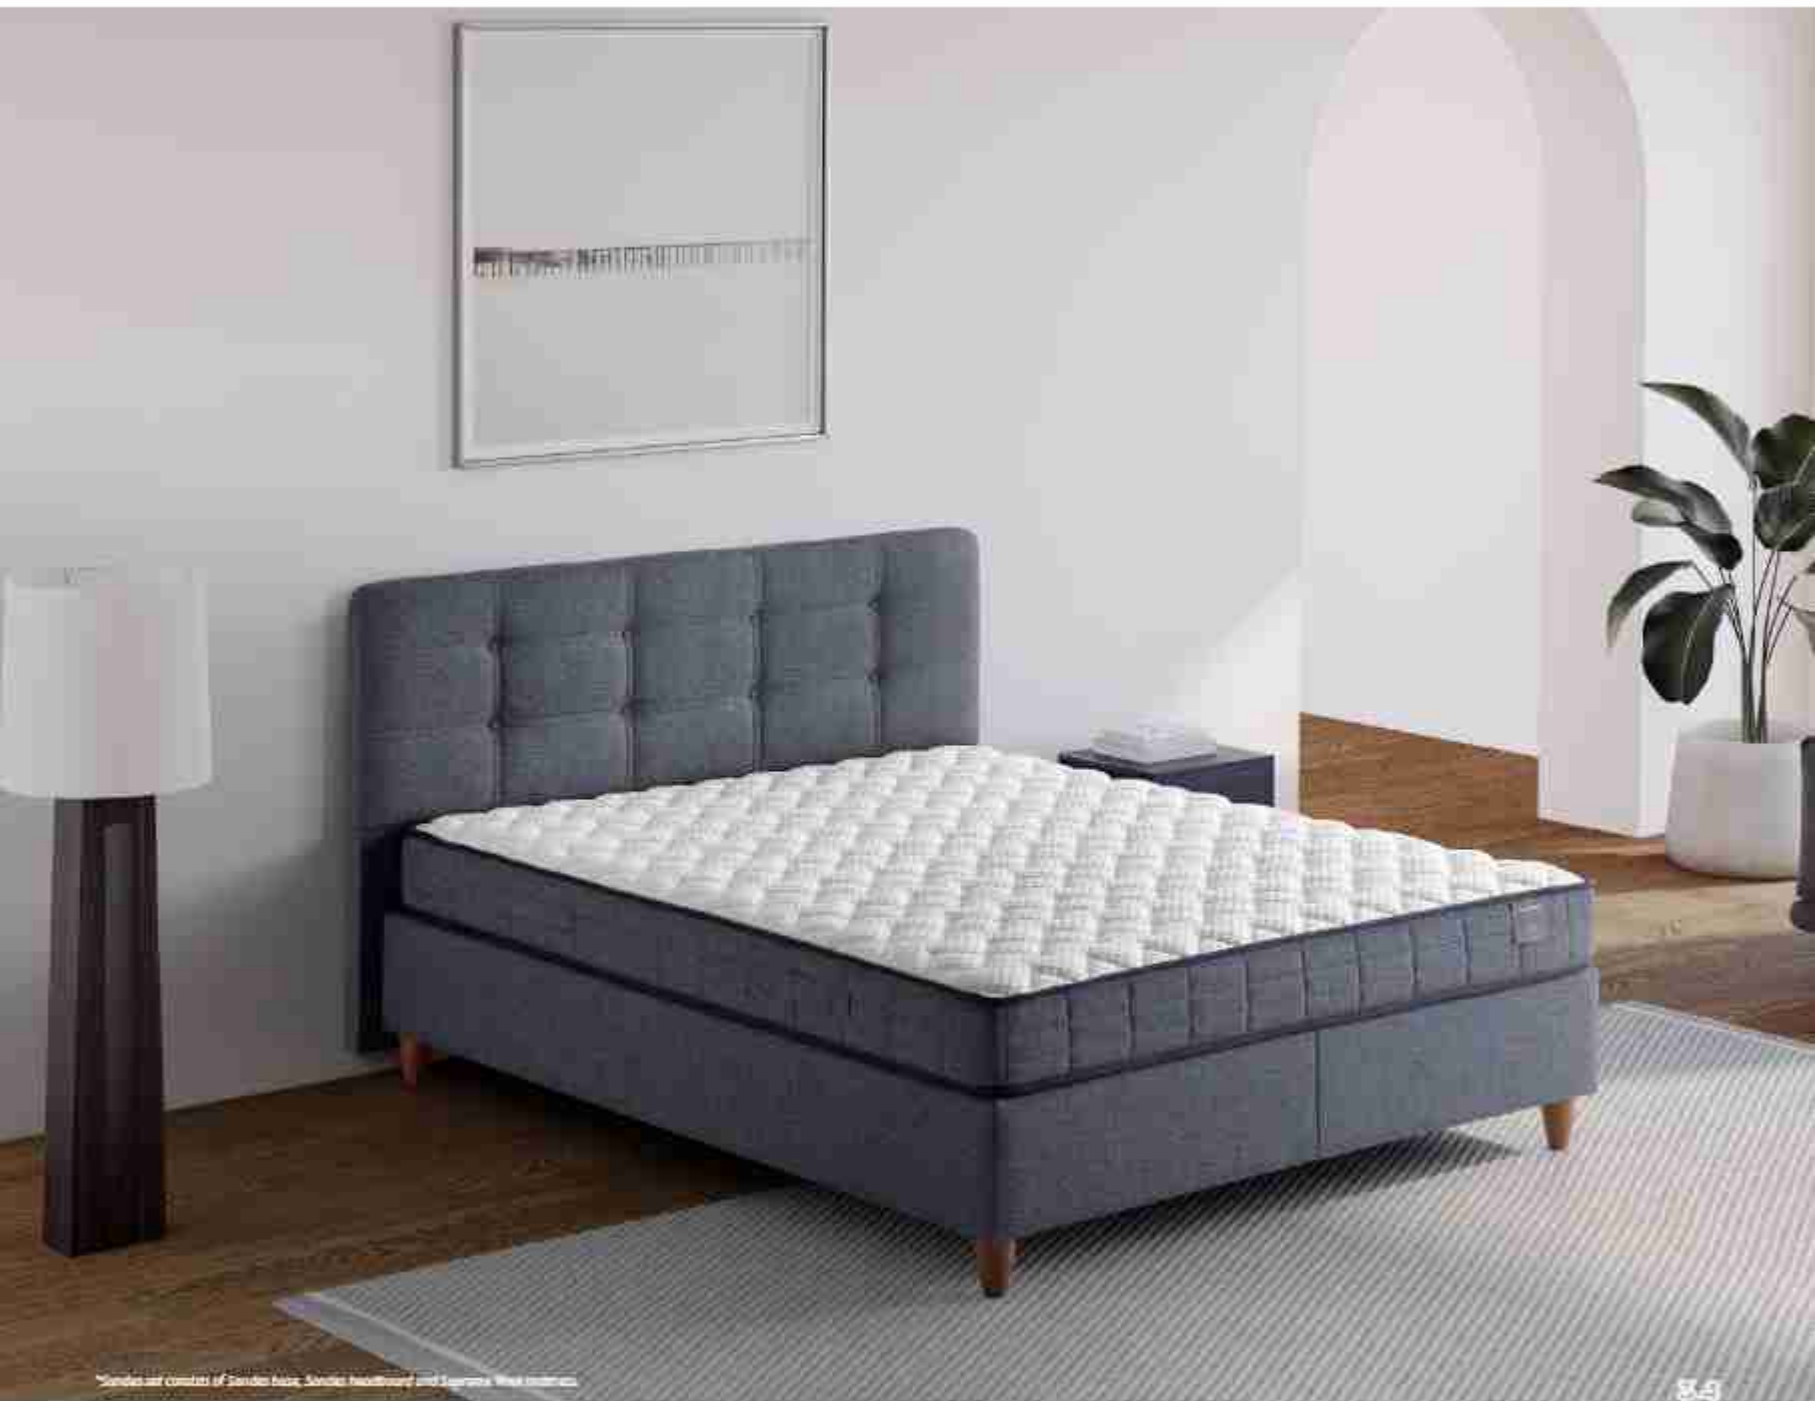

Eliss Headboard

Designed with simple lines, Eliss Headboard adds a simple and stylish touch to your room with its timeless and modern look.

Perfect Firm Mattress

Size Cm
 090x190
 090x200
 100x200
 120x200
 140x190
 140x200
 150x200
 160x200

Sandes

*A Modern Touch to Your Sleep
with Sandes Set*

*The set consisting of Supreme Wool mattress,
Sandes base and headboard represents the
simplicity of modern style as well as a comfortable
sleep. While attracting attention with its quilted
design details, it offers a quality sleep with
its comfort.*