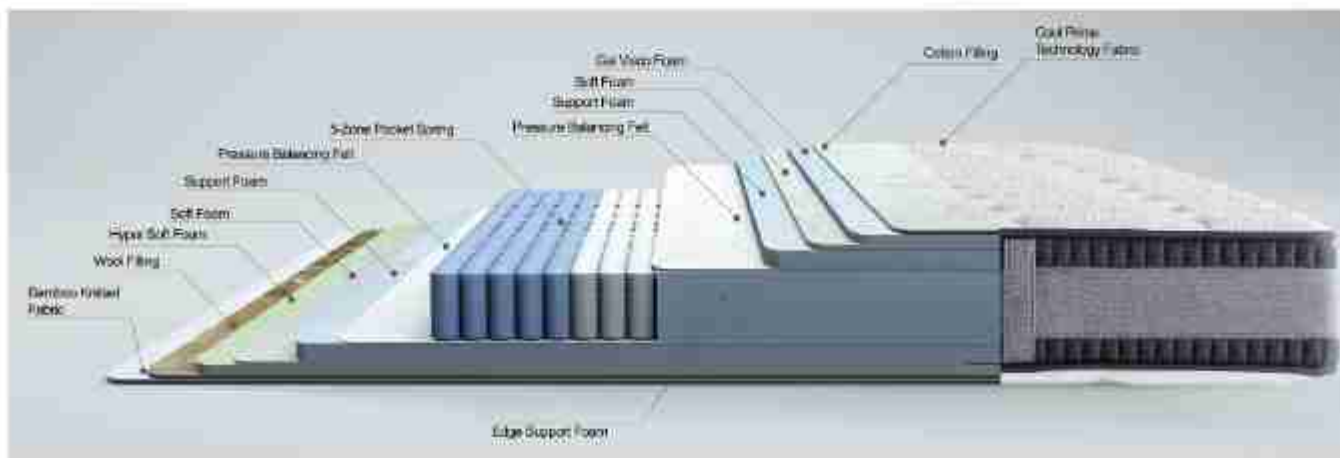

“A Cool and Pleasant Sleep”

Clima Effect mattress is designed for those who want a pleasant sleep with the expectation of air conditioning effect. On one side, it has a Ergonomic Gel Visco layer that supports the cooling fabric with Cool Prime technology creating air conditioning coolness in hot weather and a cotton layer that provides moisture management. On the other side, it offers a heat balancing sleep environment with its natural wool layer and bamboo-effect fabric. Its 5-zone pocket spring system provides the perfect support for different body types and helps couples avoid the discomfort due to body movements of each other.