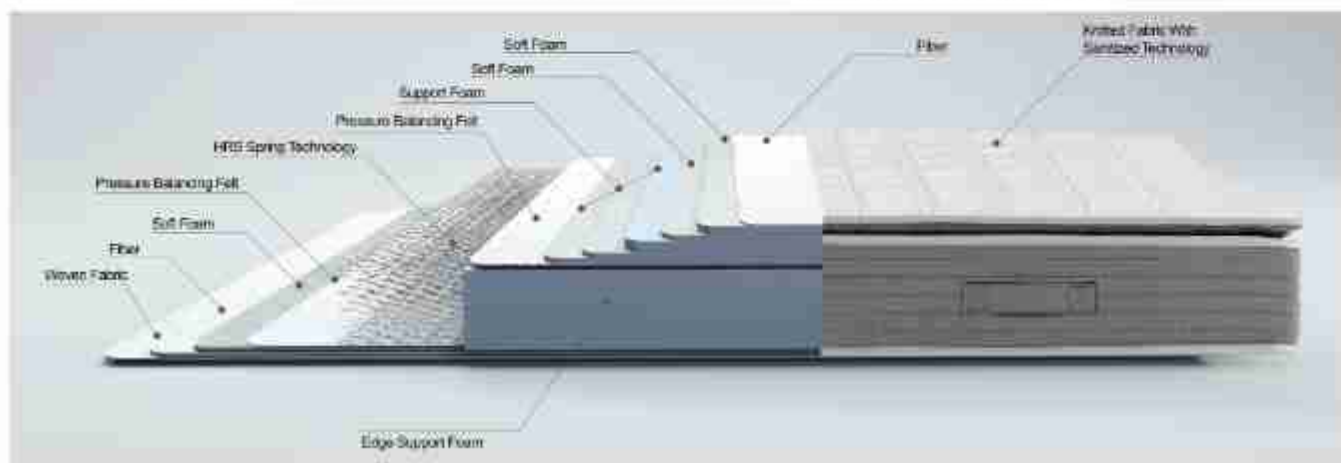

“Pure Comfort, Perfect Hygiene”

With a sleeping pad that will add comfort to your sleep, Dream Pedic mattress allows you to wake up rested. Thanks to the special HRS spring system, it maintains its original form for many years. Sanitized technology provides protection against bad odors and dust mites. It creates a relaxing effect during sleep with its soft textured knitted fabric.