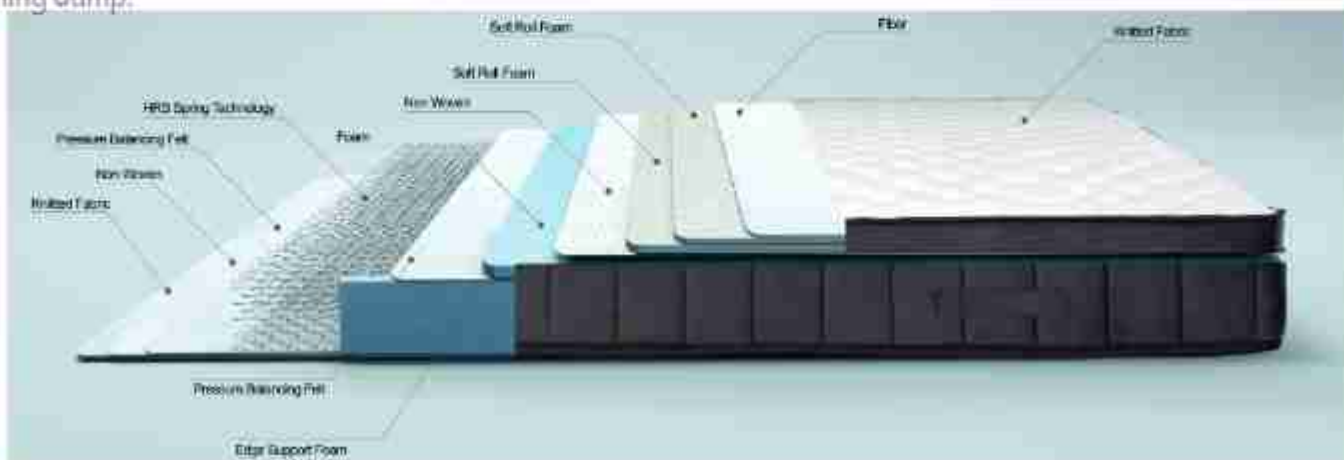

Eliss Headboard

Designed with simple lines, Eliss Headboard adds a simple and stylish touch to your room with its timeless and modern look.

Perfect Firm Mattress

Size Cm
 090x190
 090x200
 100x200
 120x200
 140x190
 140x200
 150x200
 160x200

“A Refreshing Sleep Experience”

The Silver+ fabric technology of the Perfect Firm mattress prevents the formation of bad odors in the mattress, keeping your mattress clean for long years. The HRS spring system supports the body with reinforced carbon alloy and high durability. The knitted fabric and Aero Soft fiber, which allows the mattress to breathe, prevents the sleeping surface from remaining damp.