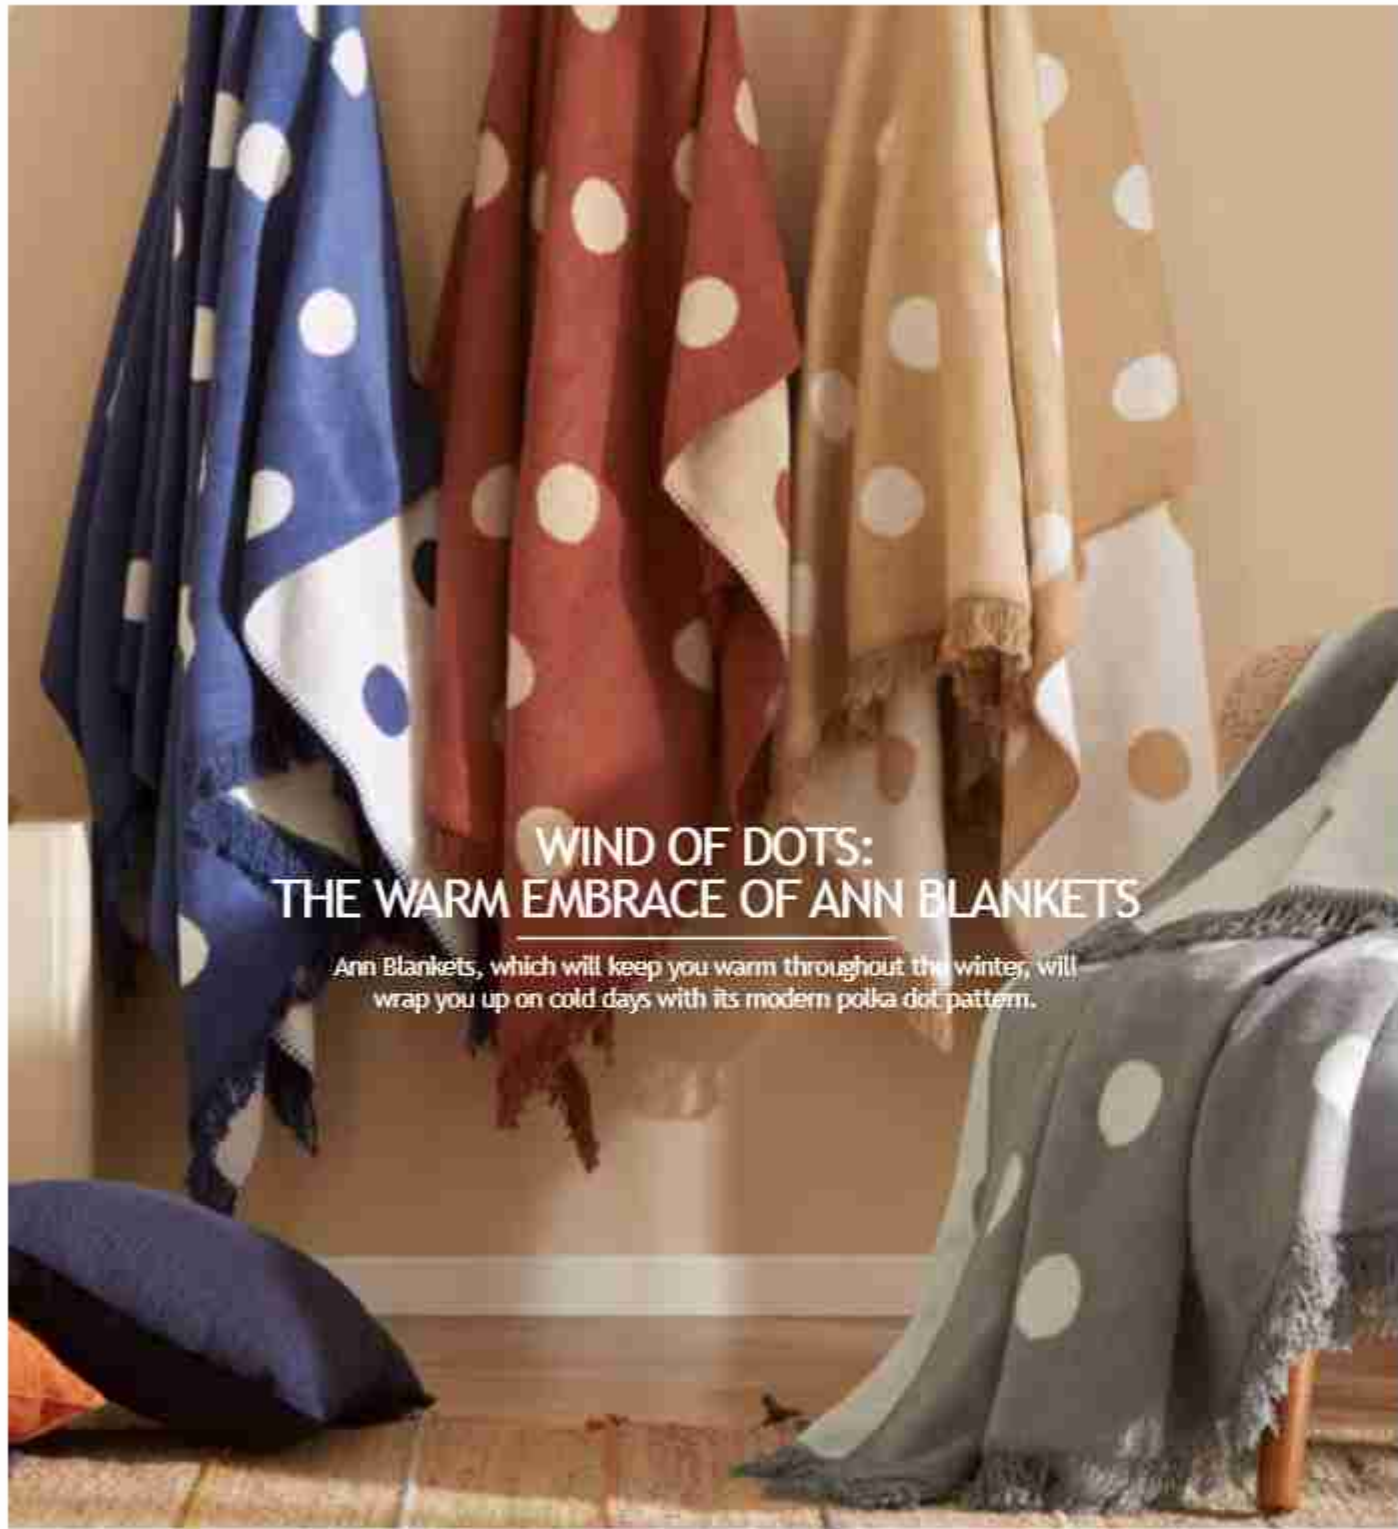

CHARM REINFORCE DUVET COVER SET
1800 84941
Single & Double & Double XL

DAN DECORATIVE PILLOW
18442 01

BARRY DECORATIVE PILLOW
18442 01

SCOTT BEDSPREAD
340 Charm 120x140 Pillow Cover
Single & Double

**WIND OF DOTS:
THE WARM EMBRACE OF ANN BLANKETS**