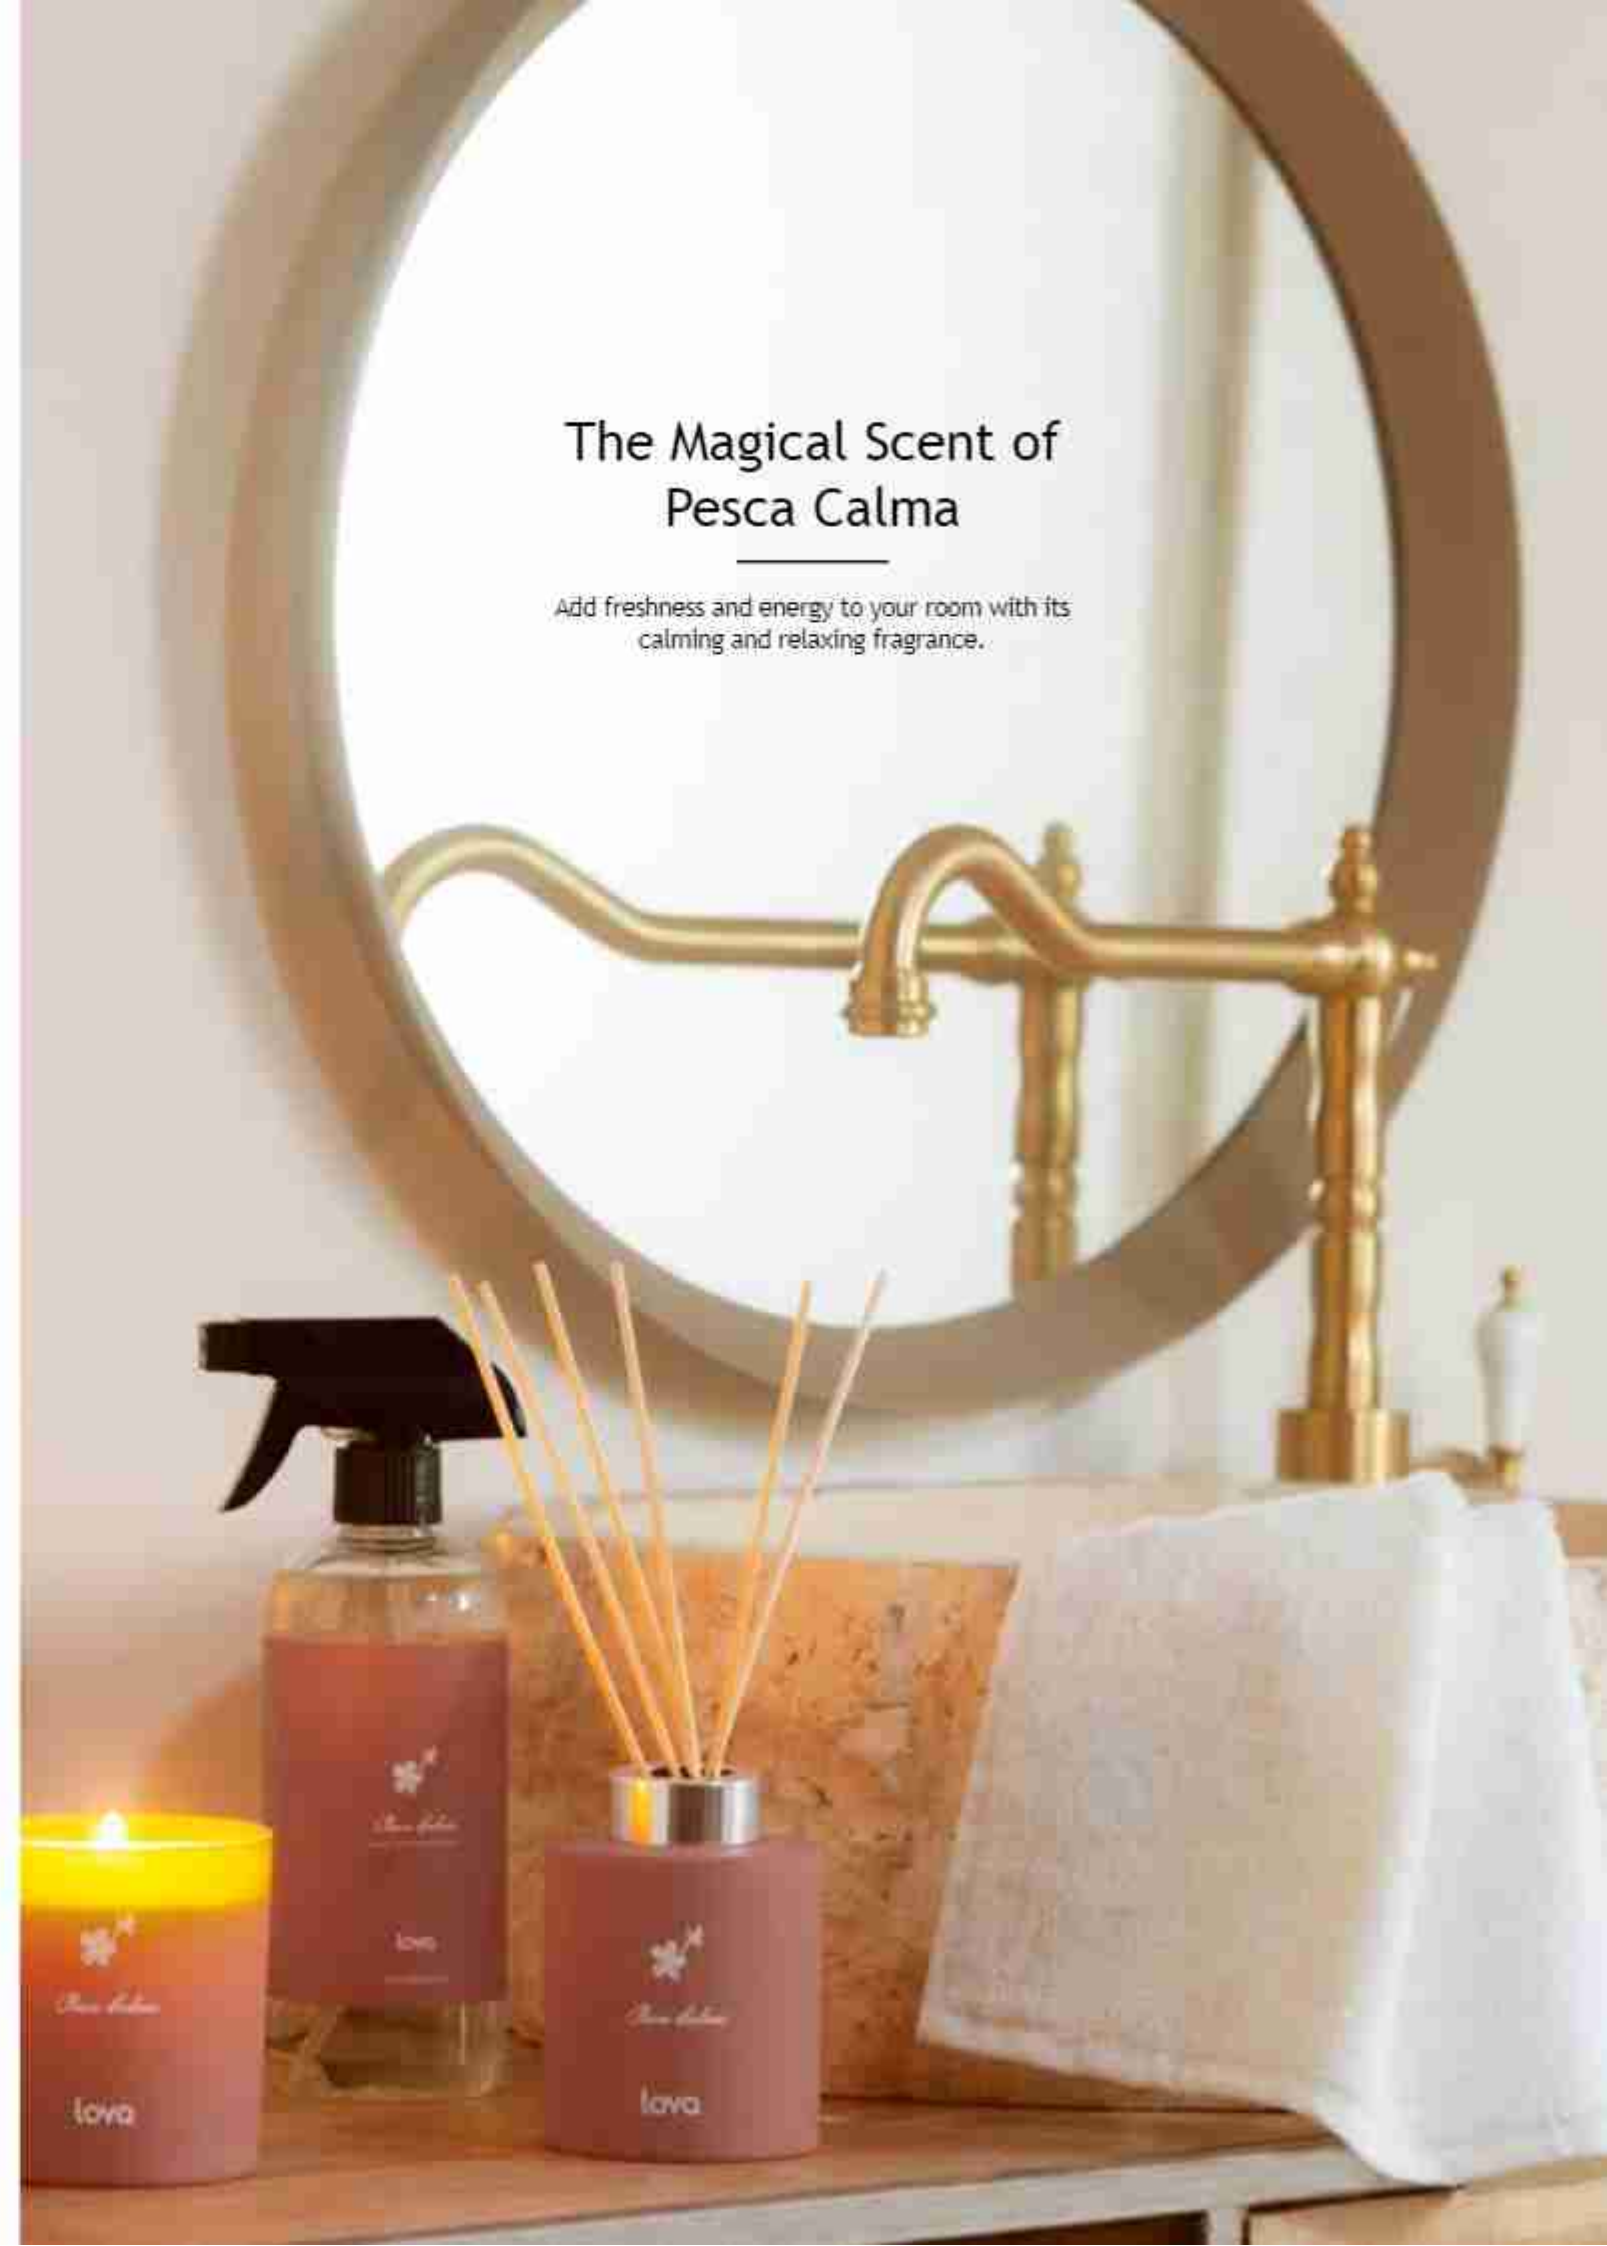

CROWN COMFORT

By providing a comfortable touch to your mattress, the mattress protectors both protect your hygiene and offer a long-lasting use, allowing you to step into a peaceful sleep every night.

1 Restful Mattress Protector, 2 Softly Mattress Protector, 3 Waterproof Mattress Protector, 4 Wispy Pillow, 5 Softly Quilt, 6 Softly Quilt, 7 Wispy Quilt

1 Autely Pillow, 2 Visco Active Pillow, 3 Visco Basic Pillow, 4 Visco Anatomy Pillow, 5 Visco Reflex Pillow

HARMONY OF SCENTS

Scents offer the best way to personalize the atmosphere of your home and create a relaxing environment. Each carefully crafted collection makes you feel special by filling your home not only with scents but also with a peaceful atmosphere.

Diffuser, Home and Laundry Spray, Candle: Vibrant Citrus, Ginger Light, Blooming Berry, Aqua Whisper

The Magical Scent of Pesca Calma

Add freshness and energy to your room with its calming and relaxing fragrance.