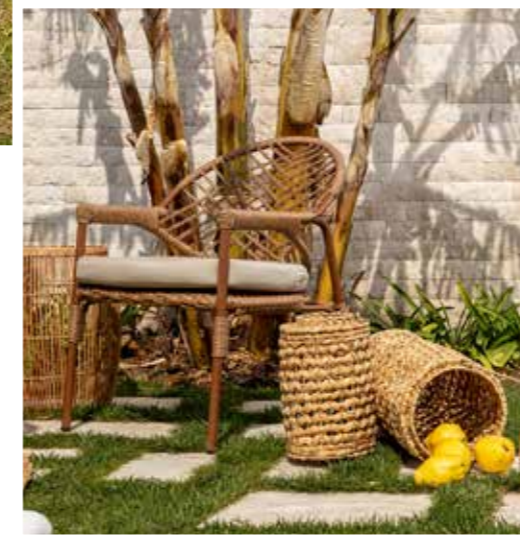

DÖRT MEVSİM ŞIKLIK

FOUR SEASONS OF ELEGANCE

Yeni Garden konseptiyle, konforu ve şıklığını bahçelerinize getiriyoruz.

We are now bringing the same comfort and elegance to your gardens and patios with our new GARDEN concept.

FREYA GARDEN & BALCONY SET

NATURA GARDEN & BALCONY SET